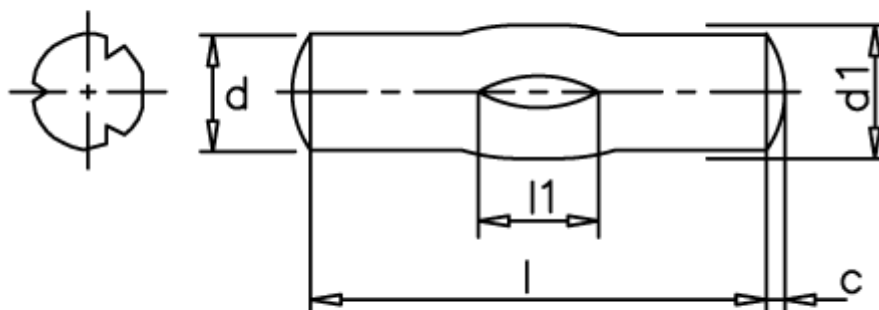

Data Sheet

Article number: 080833271

Description: KLEE Slotted pin S8 4x25
Stainless 1.4305

Measures

d1 = 4.0
d2 = 4.20
Length = 22-30